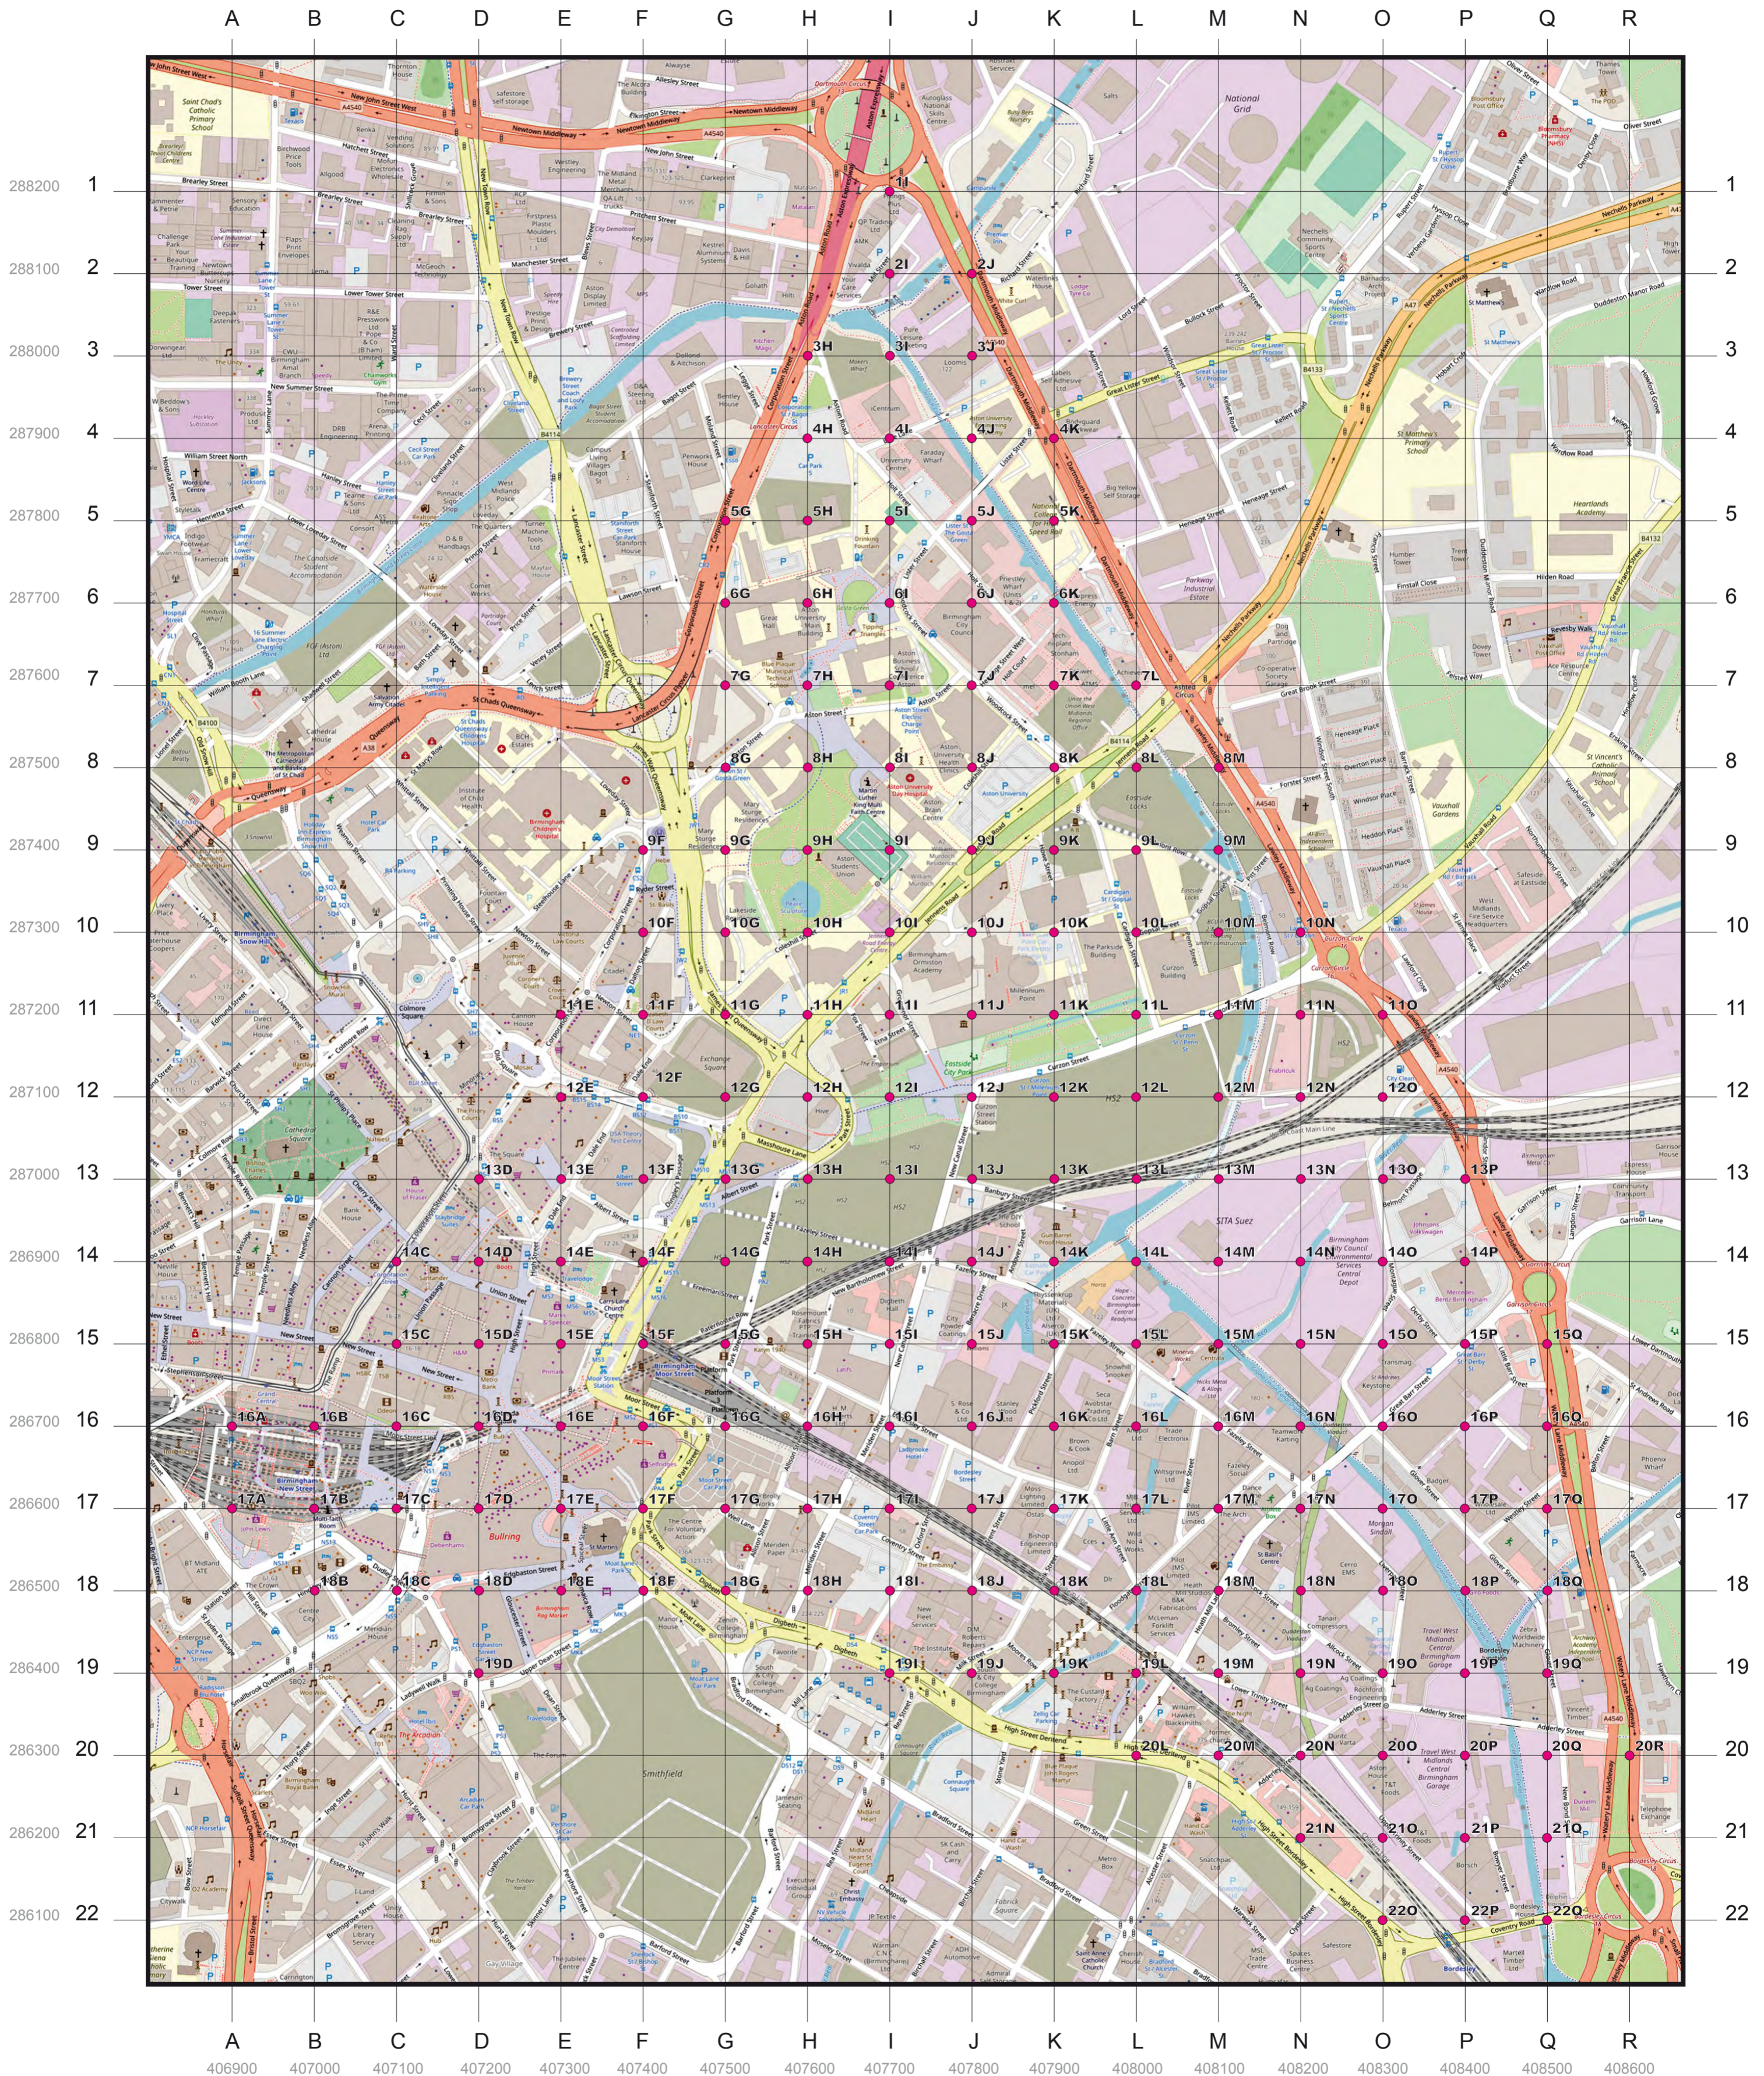

B4B4HS2

BIRMINGHAM EASTSIDE PHOTOGRAPHIC GRID | 2020

DETAILED MAP OF THE LOCATIONS

© Dave Allen 2019

The underlying map is © OpenStreetMap contributors